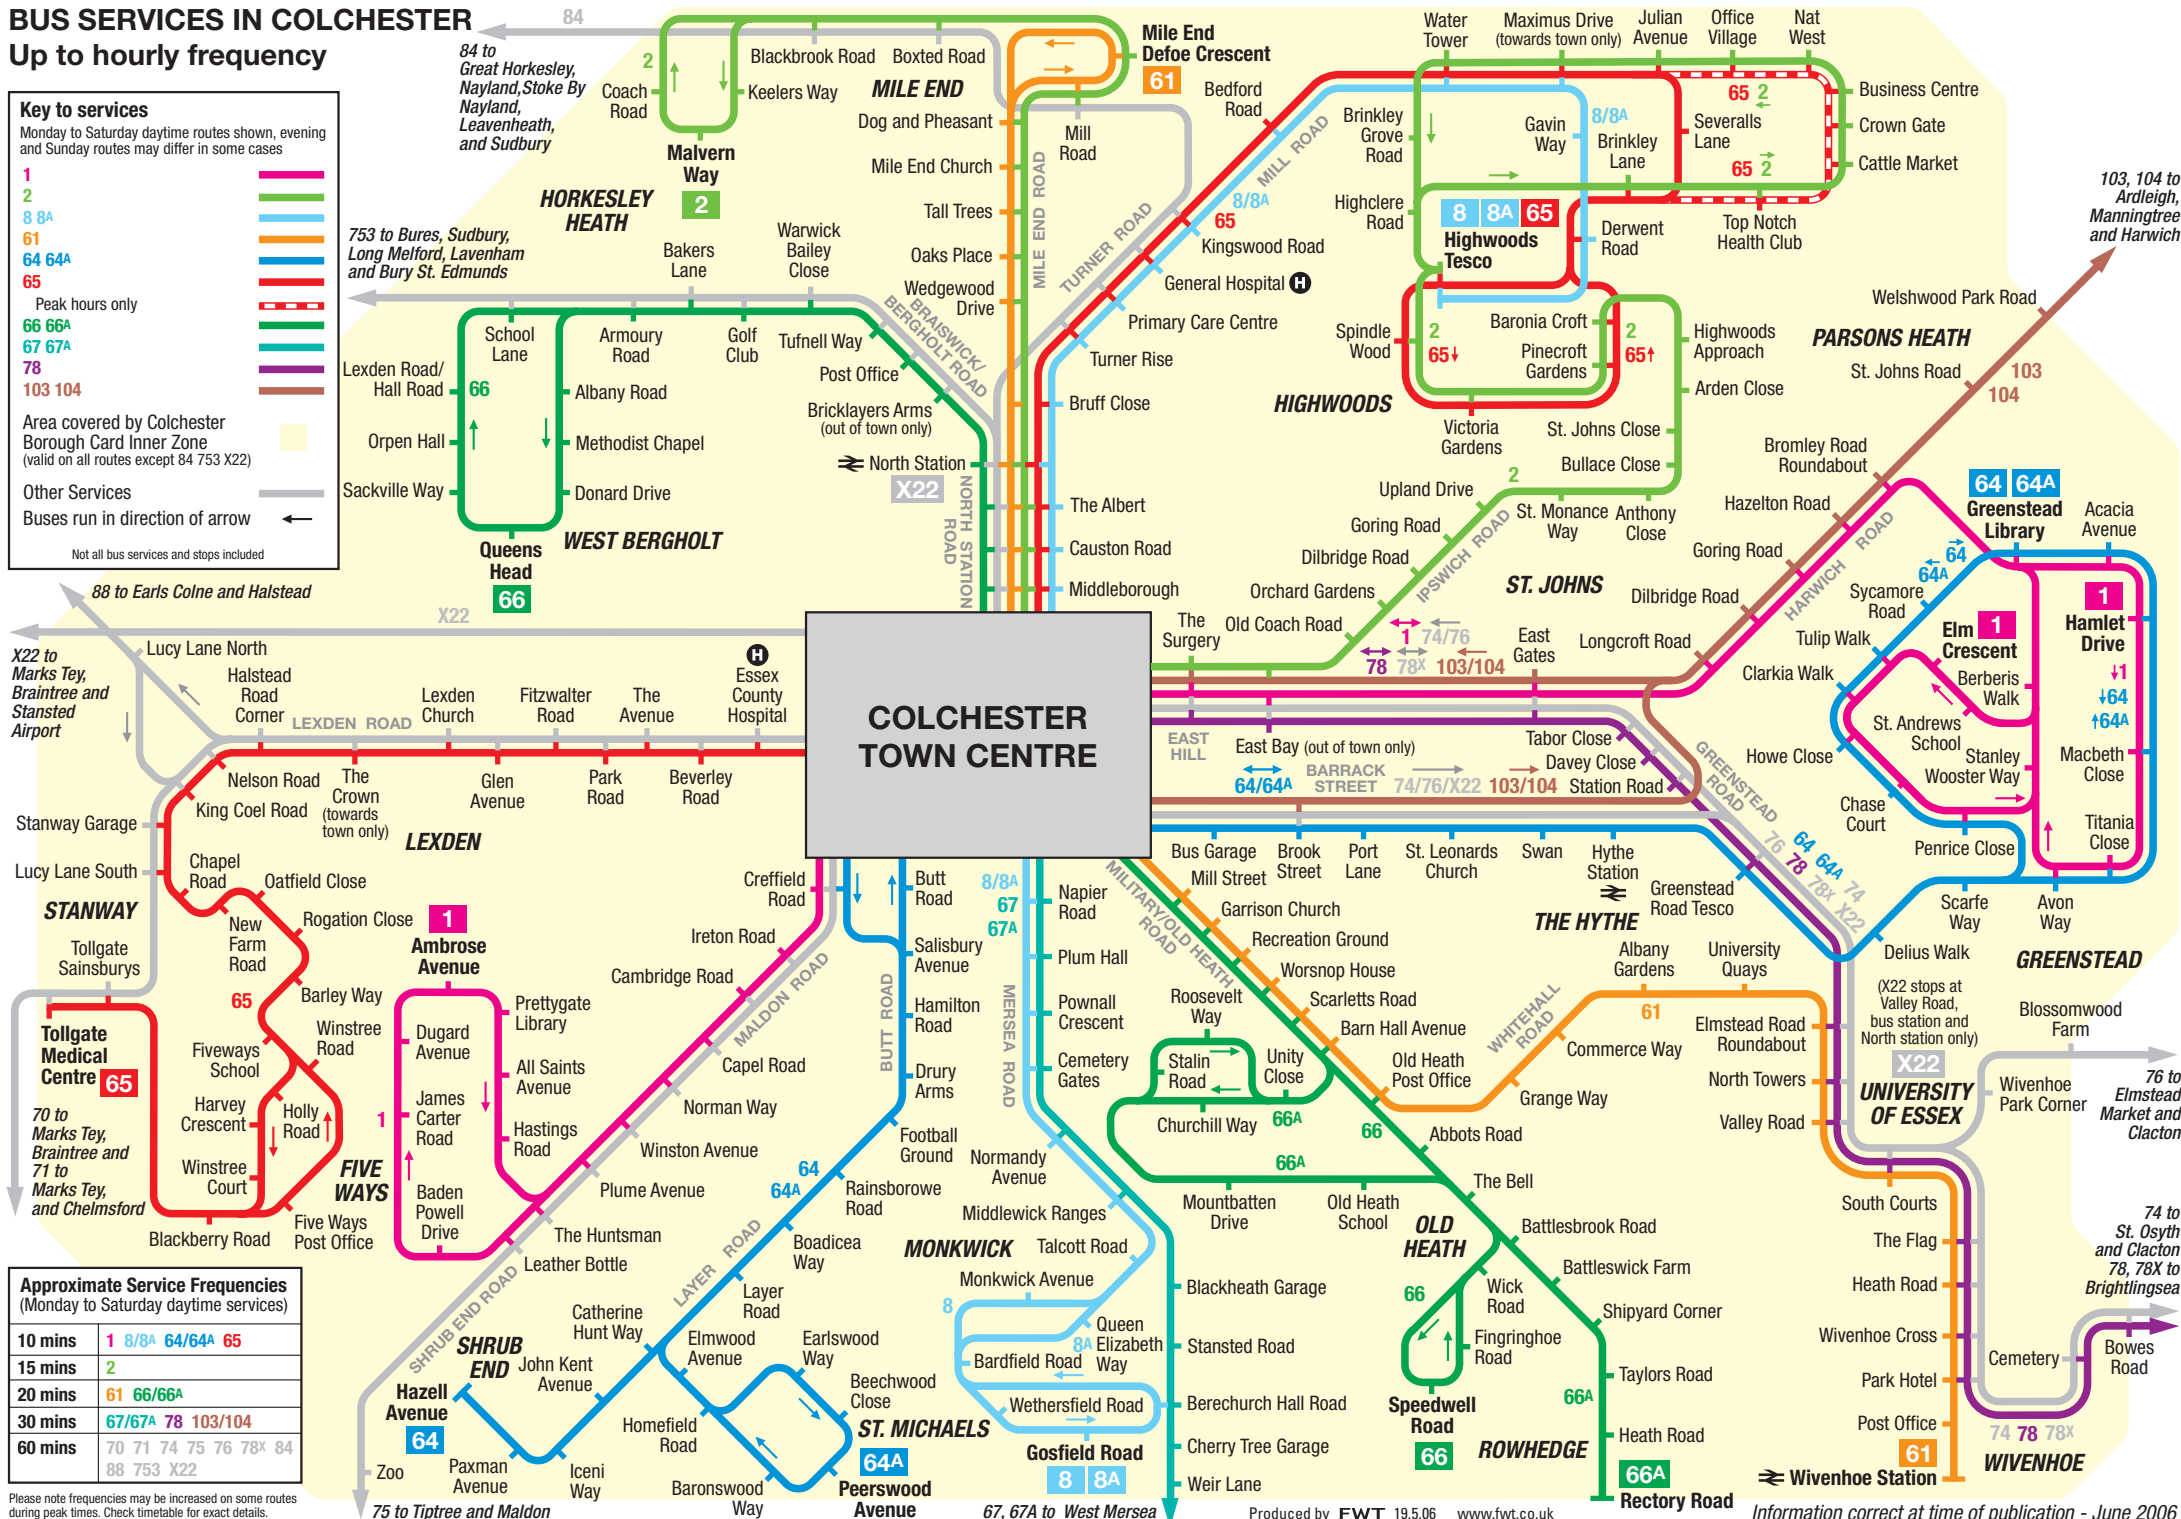

BUS SERVICES IN COLCHESTER

Up to hourly frequency

Key to services
Monday to Saturday daytime routes shown, evening and Sunday routes may differ in some cases

- 1
- 2
- 8 8A
- 61
- 64 64A
- 65
- Peak hours only
- 66 66A
- 67 67A
- 78
- 103 104

Area covered by Colchester Borough Card Inner Zone (valid on all routes except 84 753 X22)

Other Services

Buses run in direction of arrow

Not all bus services and stops included

Approximate Service Frequencies
(Monday to Saturday daytime services)

10 mins	1 8/8A 64/64A 65
15 mins	2
20 mins	61 66/66A
30 mins	67/67A 78 103/104
60 mins	70 71 74 75 76 78x 84 88 753 X22